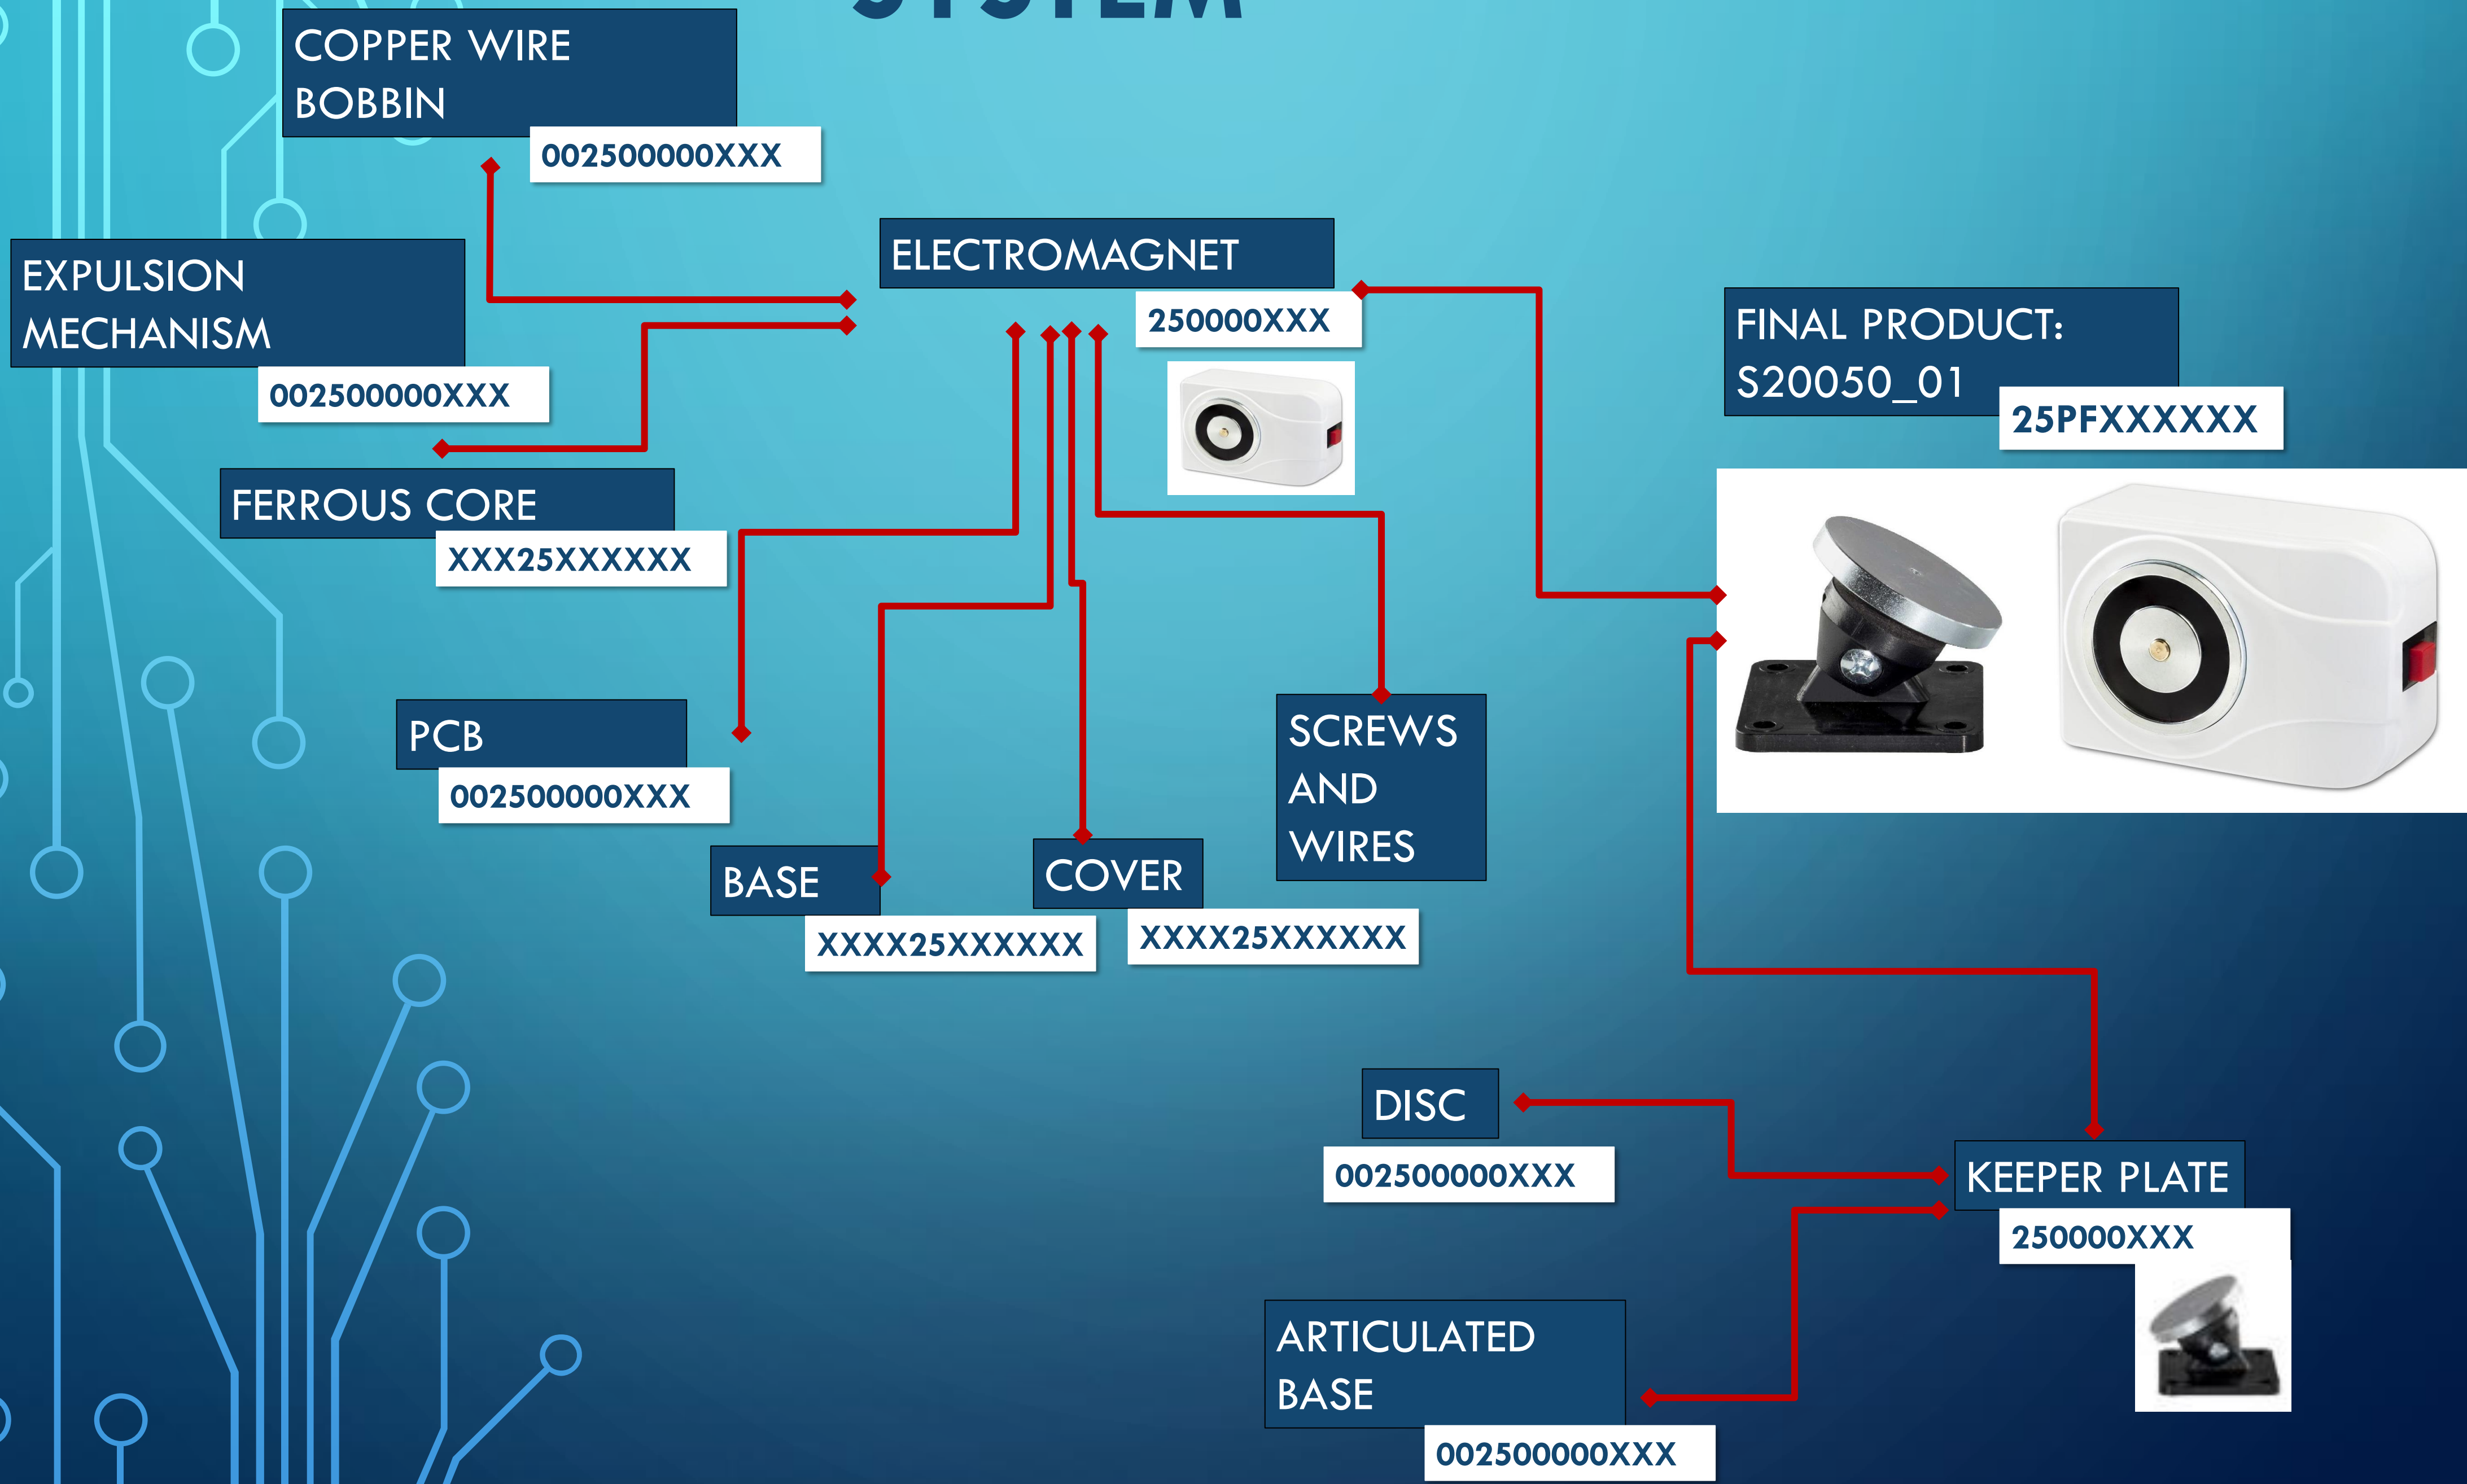

The logo for ELFRI, consisting of the letters 'ELFRI' in a bold, white, sans-serif font, centered within a dark blue rectangular box. The box is positioned in the upper left corner of the slide, with a stylized circuit board pattern in light blue extending from it across the left side of the background.

TRACKING-TRACEABILITY SYSTEM

Each and any item that leaves ELFRI's factory is provided with alphanumeric codes, that allow for the immediate identification of the part
Here is how it works...

The logo for ELFRI, consisting of the letters 'ELFRI' in a bold, white, sans-serif font, centered within a dark blue rectangular box. The box is positioned in the upper left corner of the slide, with a stylized circuit board pattern of white lines and circles extending from it across the left side of the background.

ELFRI

TRACKING-TRACEABILITY SYSTEM

... A fire door holder, for example, is made of several components:

- some of them are incoming material**
- some of them are semifinished products internally made**

They are all classified with a batch number and they all concur to produce the final product (PF)

TRACKING-TRACEABILITY SYSTEM

The logo for ELFRI, consisting of the letters 'ELFRI' in a bold, white, sans-serif font, centered within a dark blue rectangular box. The box is positioned in the upper left corner of the slide, with a stylized circuit board pattern of white lines and circles extending from it across the left side of the background.